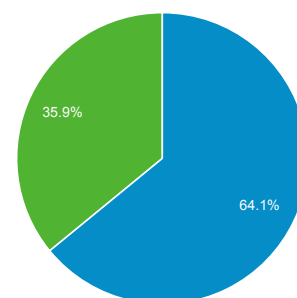

Apr 1, 2016 - Apr 30, 2016

Audience Overview

All Users
100.00% Sessions

Overview

Sessions
296,109

Users
140,727

Pageviews
1,257,505

Pages / Session
4.25

Avg. Session Duration
00:04:21

Bounce Rate
53.80%

% New Sessions
35.89%

■ Returning Visitor ■ New Visitor

Language	Sessions	% Sessions
1. sk	174,977	59.09%
2. sk-sk	64,160	21.67%
3. en-us	21,718	7.33%
4. cs	17,892	6.04%
5. cs-cz	4,591	1.55%
6. en-gb	2,872	0.97%
7. en	1,716	0.58%
8. hu	1,621	0.55%
9. hu-hu	1,003	0.34%
10. de	932	0.31%